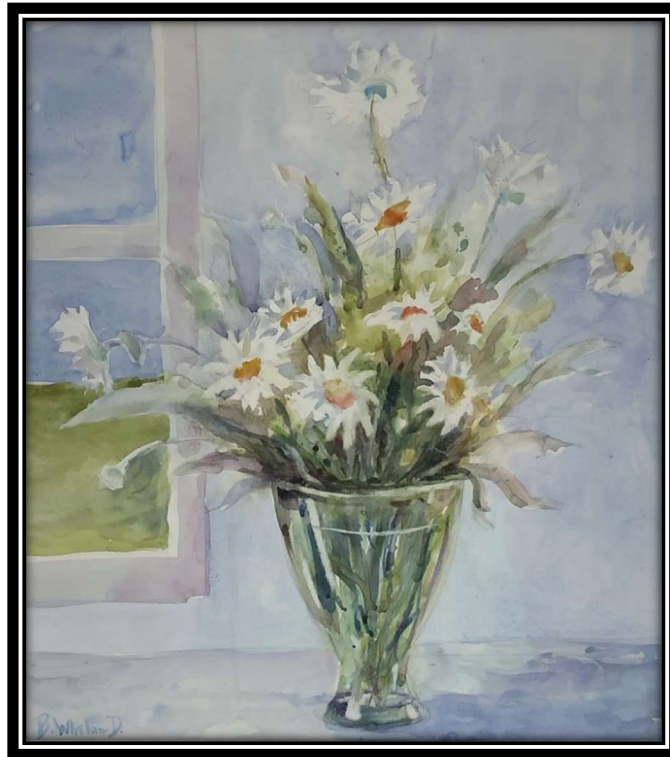

Cleveland Tower
Located in the Clubhouse lobby

“The 1st Green”
Located in the Ladies’ Locker Room

These two watercolors of flower arrangements were donated by Ruth Thornton (1995 Betty Whelan Donovan Tournament winner) and now hang as a pair in the ladies' locker room.