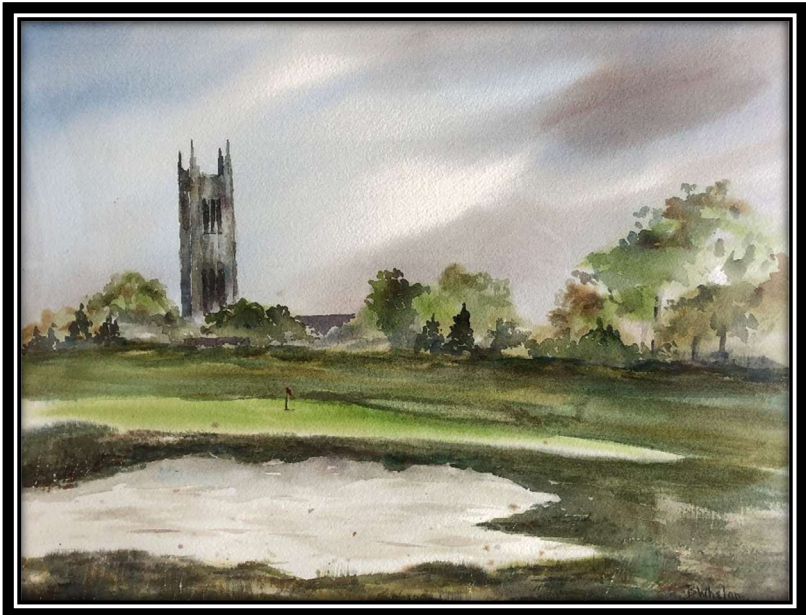

Betty Whelan Donovan was a well-loved and popular member at Springdale. Although Ms. Donovan died in 2015, the women golfing members continue to honor her with the annual “Betty Whelan Donovan Tournament” – a popular 2-day gross ringer event.

In addition to being passionate about golf, Betty excelled as a watercolor painter. She was on the board of the Garden State Women’s Art Association and an active member of her local art group, Watercolorists Unlimited. Betty chaired the group’s art shows at Princeton Hospital for 14 years. We are fortunate to have several Betty’s watercolors in the Springdale Clubhouse.

Cleveland Tower
Located in the Clubhouse lobby

“The 1st Green”
Located in the Ladies’ Locker Room

These two watercolors of flower arrangements were donated by Ruth Thornton (1995 Betty Whelan Donovan Tournament winner) and now hang as a pair in the ladies' locker room.