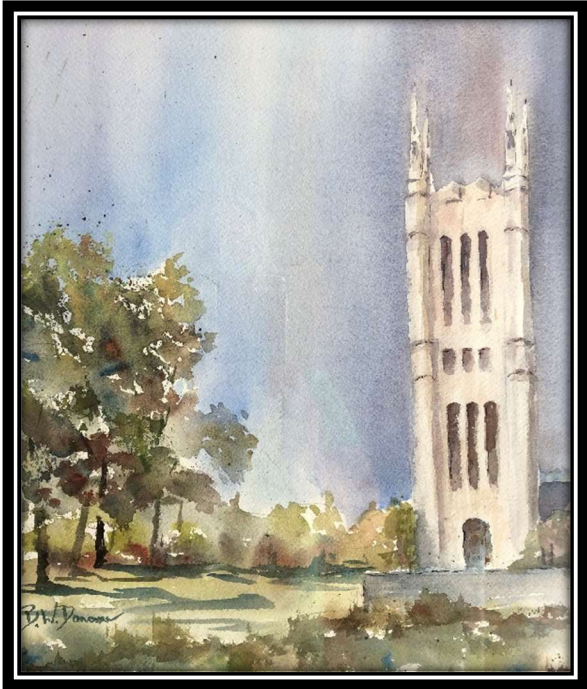

Betty Whelan Donovan was a well-loved and popular member at Springdale. Although Ms. Donovan died in 2015, the women golfing members continue to honor her with the annual “Betty Whelan Donovan Tournament” – a popular 2-day gross ringer event.

In addition to being passionate about golf, Betty excelled as a watercolor painter. She was on the board of the Garden State Women’s Art Association and an active member of her local art group, Watercolorists Unlimited. Betty chaired the group’s art shows at Princeton Hospital for 14 years. We are fortunate to have several Betty’s watercolors in the Springdale Clubhouse.

Cleveland Tower
Located in the Clubhouse lobby